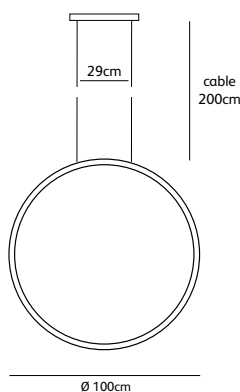

Standard cable length **200cm**

Light source

**LED 30W / 2500K / 1200 lm**

Weight

Net. weight **3kg**

Driver

**Dimmable driver**

**Dimmer not included**

Standard driver box

**36x6x3,5cm white**

Optional driverbox black, brushed brass or high gloss polished brass.

Order code

**BO.70.CI.VT.\***

Dimensions

Ø **70cm**

Standard cable length **200cm**

Light source

**LED 42W / 2500K / 1700 lm**

Weight

Net. weight **4,5kg**

Driver

**Dimmable driver**

**Dimmer not included**

Standard driver box

**36x6x3,5cm white**

Optional driverbox black, brushed brass or high gloss polished brass.

Order code

**BO.100.CI.VT.\***

Dimensions

Ø **100cm**

Standard cable length **200cm**

Light source