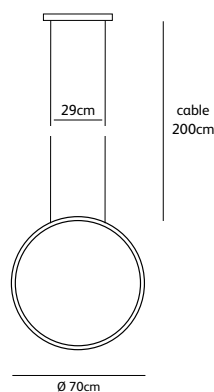

### colors & materials

\* BR  
brushed brass

\* BR/HG  
high gloss  
polished brass

BO.100.CI.VT.BR

Order code

**BO.50.CI.VT.\***

Dimensions

Ø **50cm**

Standard cable length **200cm**

Light source

**LED 30W / 2500K / 1200 lm**

Weight

Net. weight **3kg**

Driver

**Dimmable driver**

**Dimmer not included**

Standard driver box

**36x6x3,5cm white**

Optional driverbox black, brushed brass or high gloss polished brass.

Order code

**BO.70.CI.VT.\***

Dimensions

Ø **70cm**

Standard cable length **200cm**

**36x6x3,5cm white**

Optional driverbox black, brushed brass or high gloss polished brass.

Order code

**BO.100.CI.VT.\***

Dimensions

Ø **100cm**

Standard cable length **200cm**

Light source