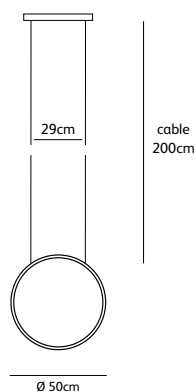

### colors & materials

\* BR  
brushed brass

\* BR/HG  
high gloss  
polished brass

BO.100.CI.VT.BR

Order code

**BO.50.CI.VT.\***

Dimensions

Ø **50cm**

Standard cable length **200cm**

Light source

**LED 30W / 2500K / 1200 lm**

Weight

Net. weight **3kg**

Driver

**Dimmable driver**

**Dimmer not included**

Standard driver box

**36x6x3,5cm white**

Optional driverbox black, brushed brass or high gloss polished brass.

Order code

**BO.70.CI.VT.\***

Dimensions

Ø **70cm**

Standard cable length **200cm**

**36x6x3,5cm white**

Optional driverbox black, brushed brass or high gloss polished brass.

Order code

**BO.100.CI.VT.\***

Dimensions

Ø **100cm**

Standard cable length **200cm**

Light source